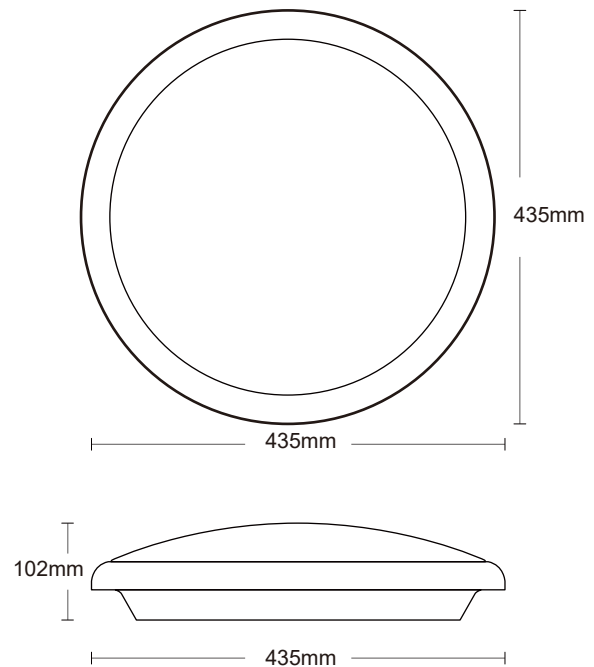

400024

Orto Multi Power Ceiling LED Bulkhead 3CCT - Microwave Sensor & 3hr Emergency

TECHNICAL SPECIFICATION

Starting Time	<0.5S
Switching Cycle before Failure	>10,000 times
Colour Temperature	3000K/4000K/6000K
MS Function	Stand-by MS (corridor function)
EM Function	1W/3H (10% output)
Flicker OR Not	Flicker Free
Power Factor	PF>0.95
LED current	Constant 150mA
Iput Voltage	AC200~240V 50/60Hz
Working Voltage	Constant DC36~42V
IP Rating	IP54
Temperature	Operation:-15 C ~+50 C Storage:-25 C ~+55 C
Life Span	30,000 hours
Warranty	5 years,EM batteny 3 years warranty
Pst LM/SVM	<0.5/<0.2

☎ 0113 426 8300

✉ sales@performance-lighting.co.uk

Unit B8, Astra Business Park,
Parkside Lane, Leeds LS11 5SZ

www.performance-lighting.co.uk